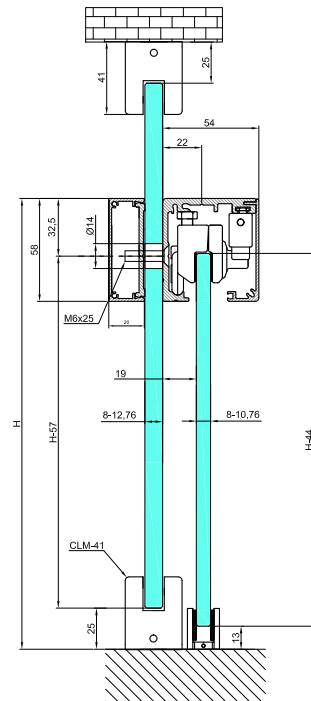

TOP PROFILE FOR FIXED GLASS

NTMON1300-B

- ✓ LENGTH:
 - 2200 MM
 - 3000 MM
 - 4000 MM
 - 6000 MM

SLIDING PROFILE

NTMON-B

G800-450-B
L=450mm

NLO-ZD-2857-610-B
L=635mm

NLO-ZD-2857-457-B
L=480mm

NLO-ZD-2856-B
L=230mm

DOOR HANDLES

NTDL55-B

NTDL70-B

NTDL80-B

NTDL90-B

NO HOLES IN GLASS NEEDED

MONACO SLIDING SYSTEMS FOR GLASS DOOR

MONACO SLIDING SYSTEMS FOR GLASS DOOR

PROFILE FOR MOUNTING TO GLASS WALL

NTMON-5820

DOOR LOCK FOR SLIDING DOOR

NT301-B

NTW03-KK-B

STRIKE BOX

NTP301-B