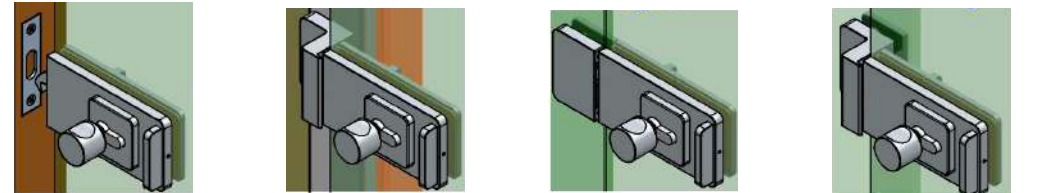

MONACO SLIDING SYSTEMS FOR GLASS DOOR

PROFILE FOR MOUNTING TO GLASS WALL

NTMON-5820

DOOR LOCK FOR SLIDING DOOR

NT301-B

NTW03-KK-B

STRIKE BOX

NTP301-B